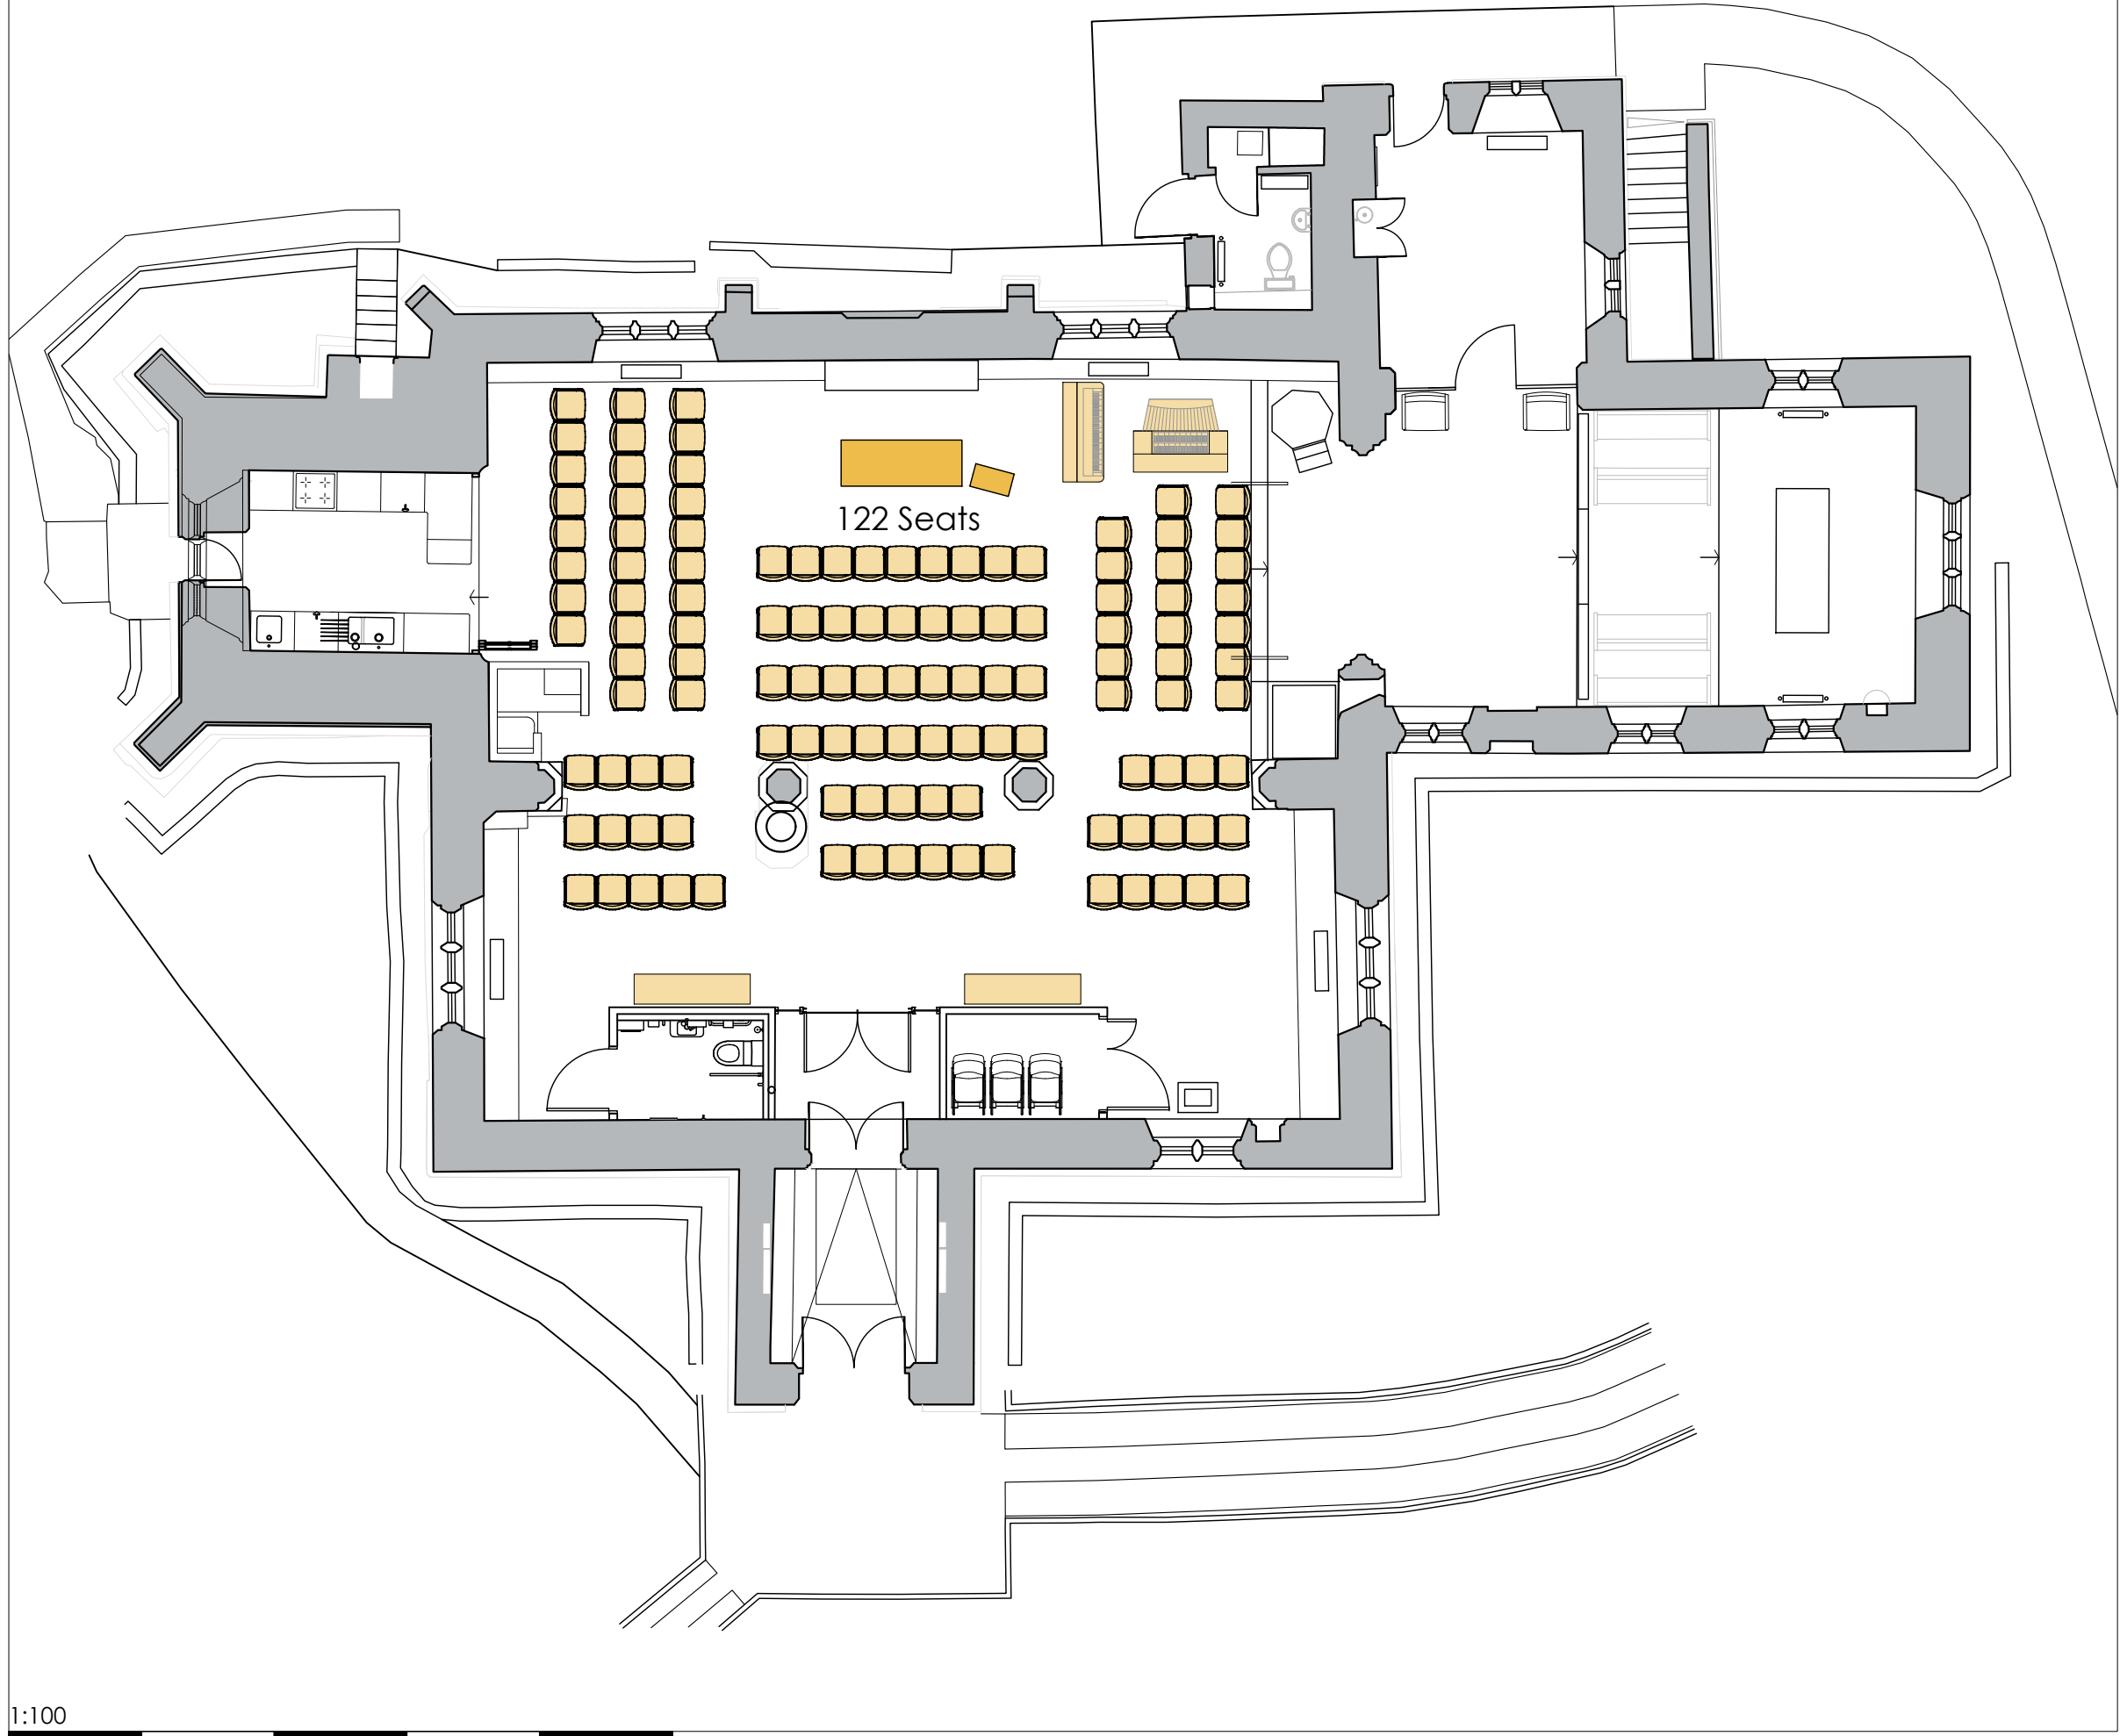

© This Drawing is the copyright of benjamin + beauchamp architects ltd.
 All dimensions to be checked on site by contractor and not scaled from this drawing.
 benjamin + beauchamp architects ltd accept no liability for any expense, loss or damage of whatsoever nature and however arising from any variation made to this drawing; or in the execution of the work to which it relates, which has not been referred to them and their approval obtained.
 P:\Lydiard Millicent - All Saints - 0771\Drawings, Photos & Graphics\B2 Drawings\Drawing Board\0771.P.004 Proposed Seating option A.dwg

1:100
 metres 2 4 6 8 10

Revision	Date	Initials	Notes
Project			

LYDIARD MILLICENT
 All Saints

Proposed Seating
 Option A

FACULTY

0² benjamin + beauchamp
 architecture design conservation
 the borough studios, the borough,
 wedmore, somerset BS28 4EB
 T 01934 713313 F 01934 713314

Drawn By	Date	Scale
rt	10/08/22	1:100

Drawing No. 0771.P.004 -