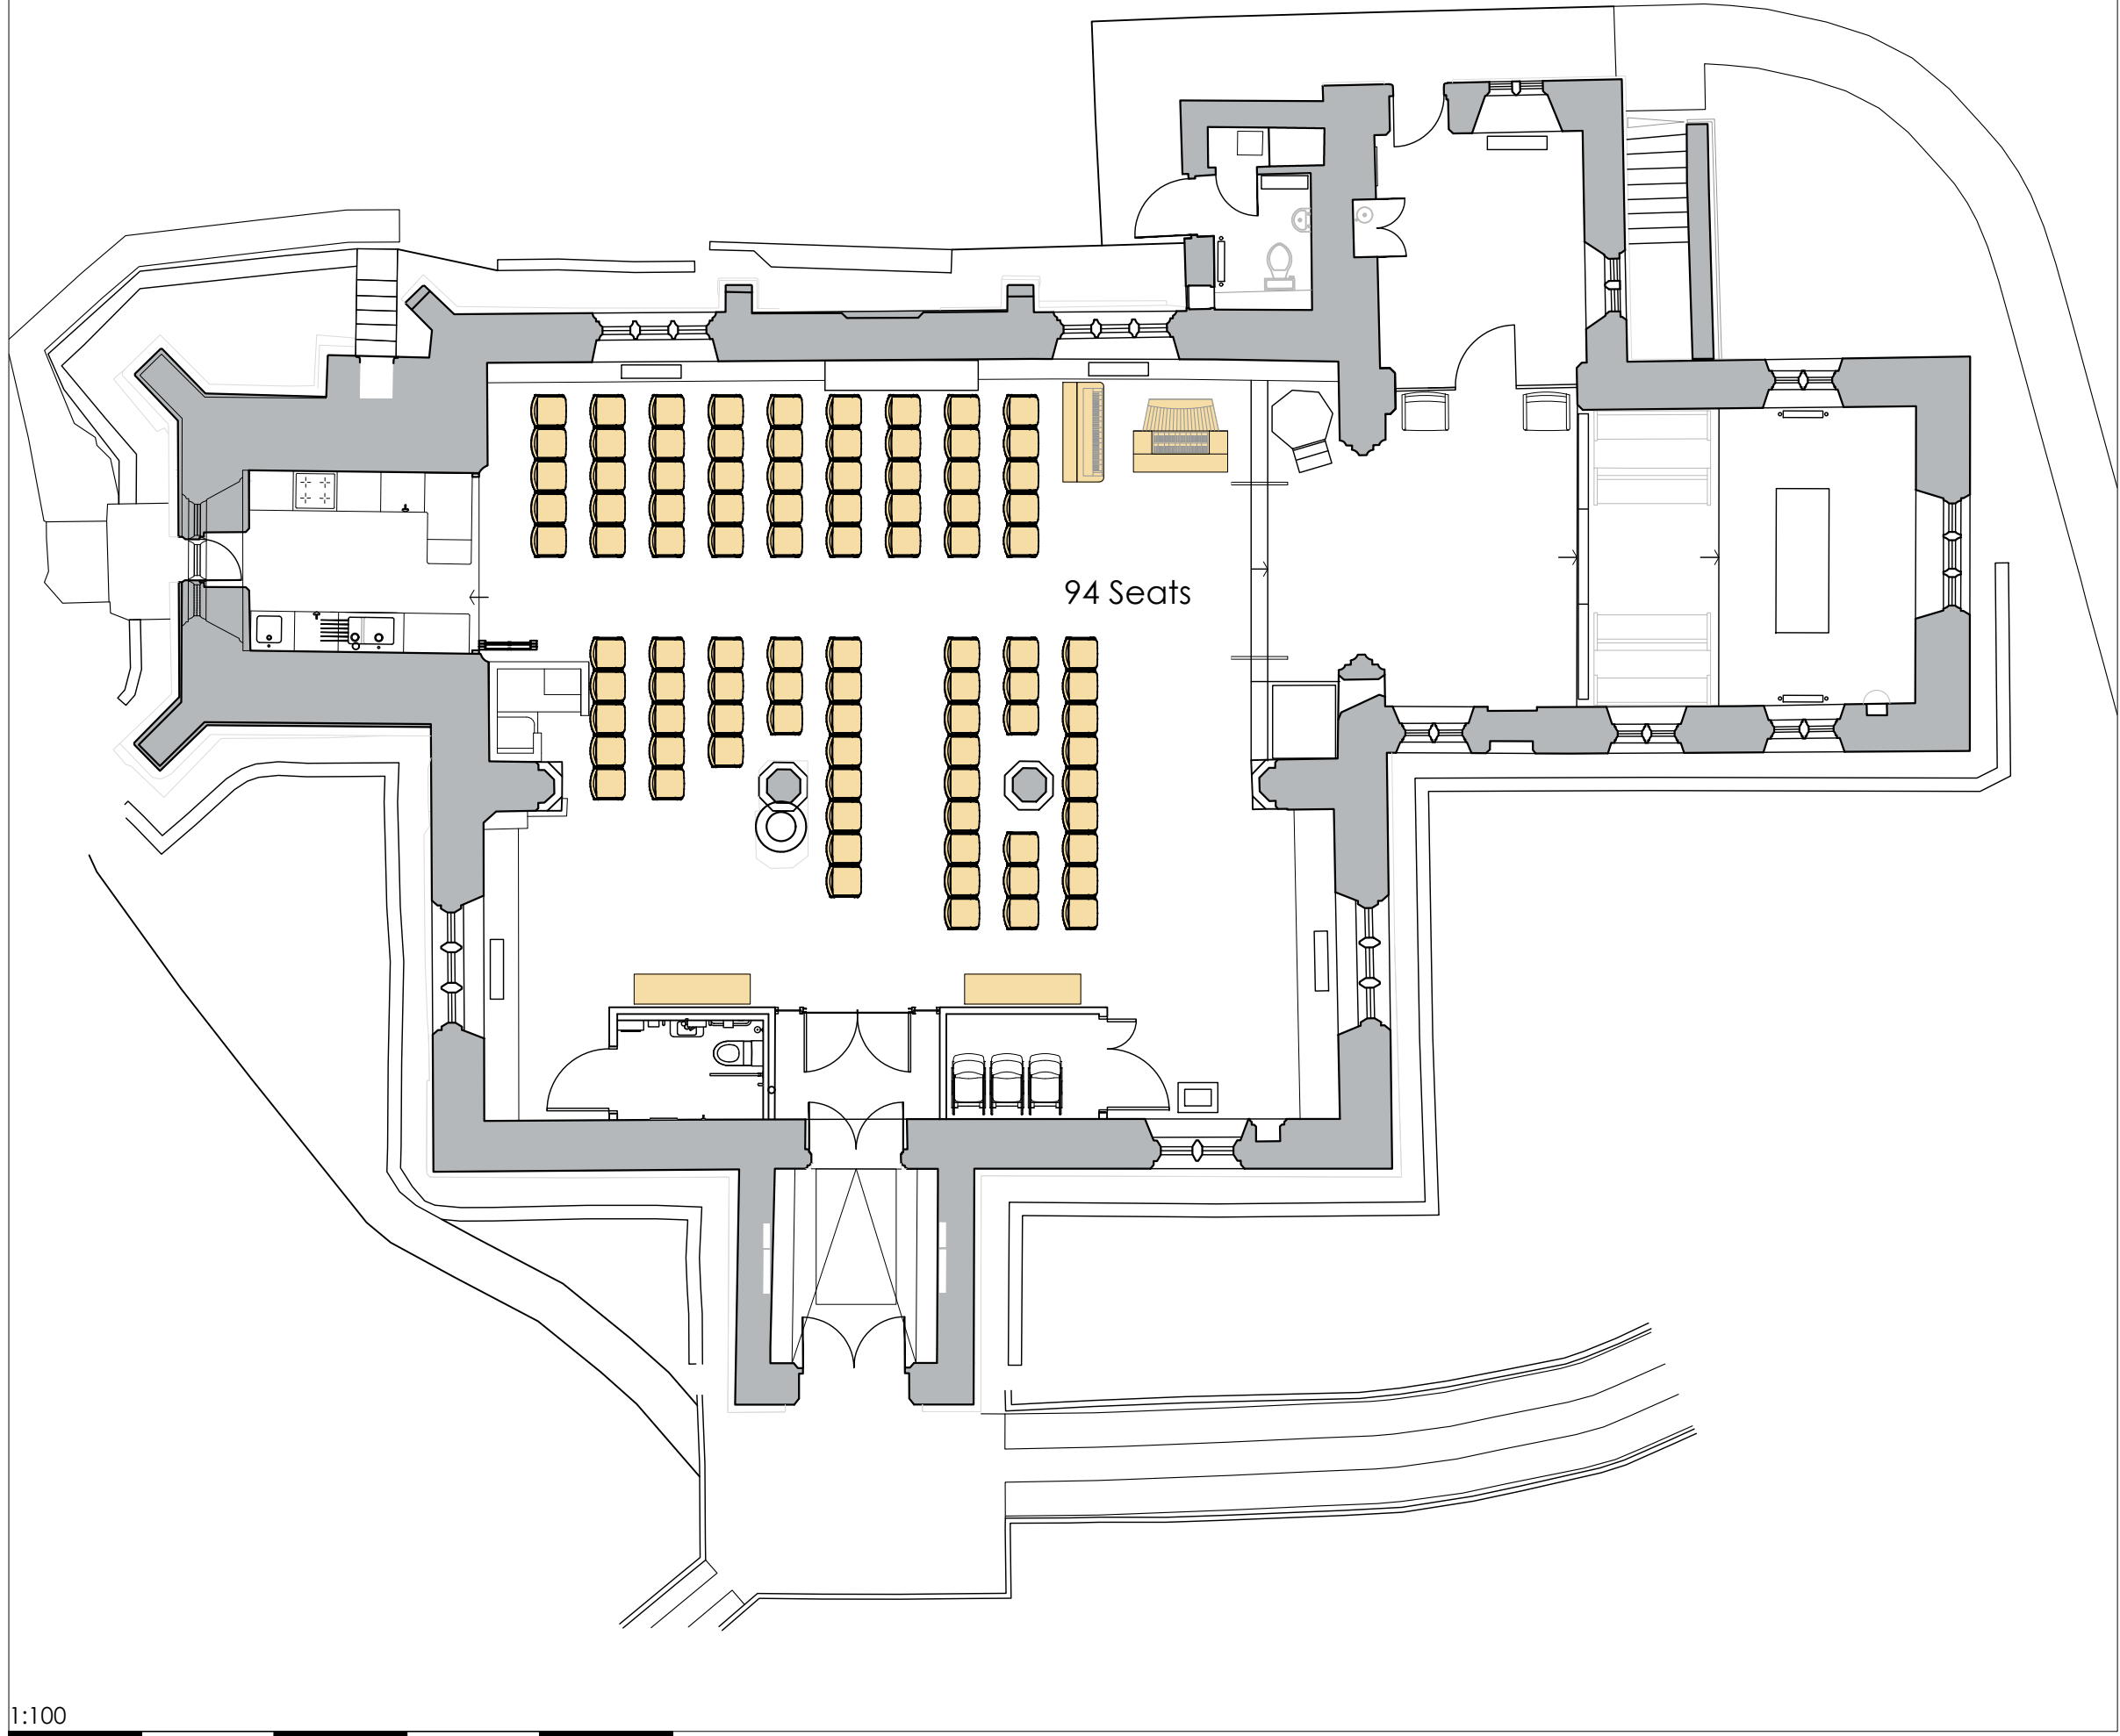

© This Drawing is the copyright of benjamin + beauchamp architects ltd.
 All dimensions to be checked on site by contractor and not scaled from this drawing.
 benjamin + beauchamp architects ltd accept no liability for any expense, loss or damage of whatsoever nature and however arising from any variation made to this drawing; or in the execution of the work to which it relates, which has not been referred to them and their approval obtained.
 P:\Lydiard Millicent - All Saints - 0771\Drawings, Photos & Graphics\B2 Drawings\Drawing Board\0771.P.005 Proposed Seating option B.dwg

94 Seats

Revision	Date	Initials	Notes
Project			

LYDIARD MILLICENT
All Saints

Proposed Seating
Option B

FACULTY

benjamin + beauchamp
architecture design conservation
 the borough studios, the borough,
 wedmore, somerset BS28 4EB
 T 01934 713313 F 01934 713314

Drawn By	Date	Scale
rt	10/08/22	1:100

Drawing No. **0771.P.005** -