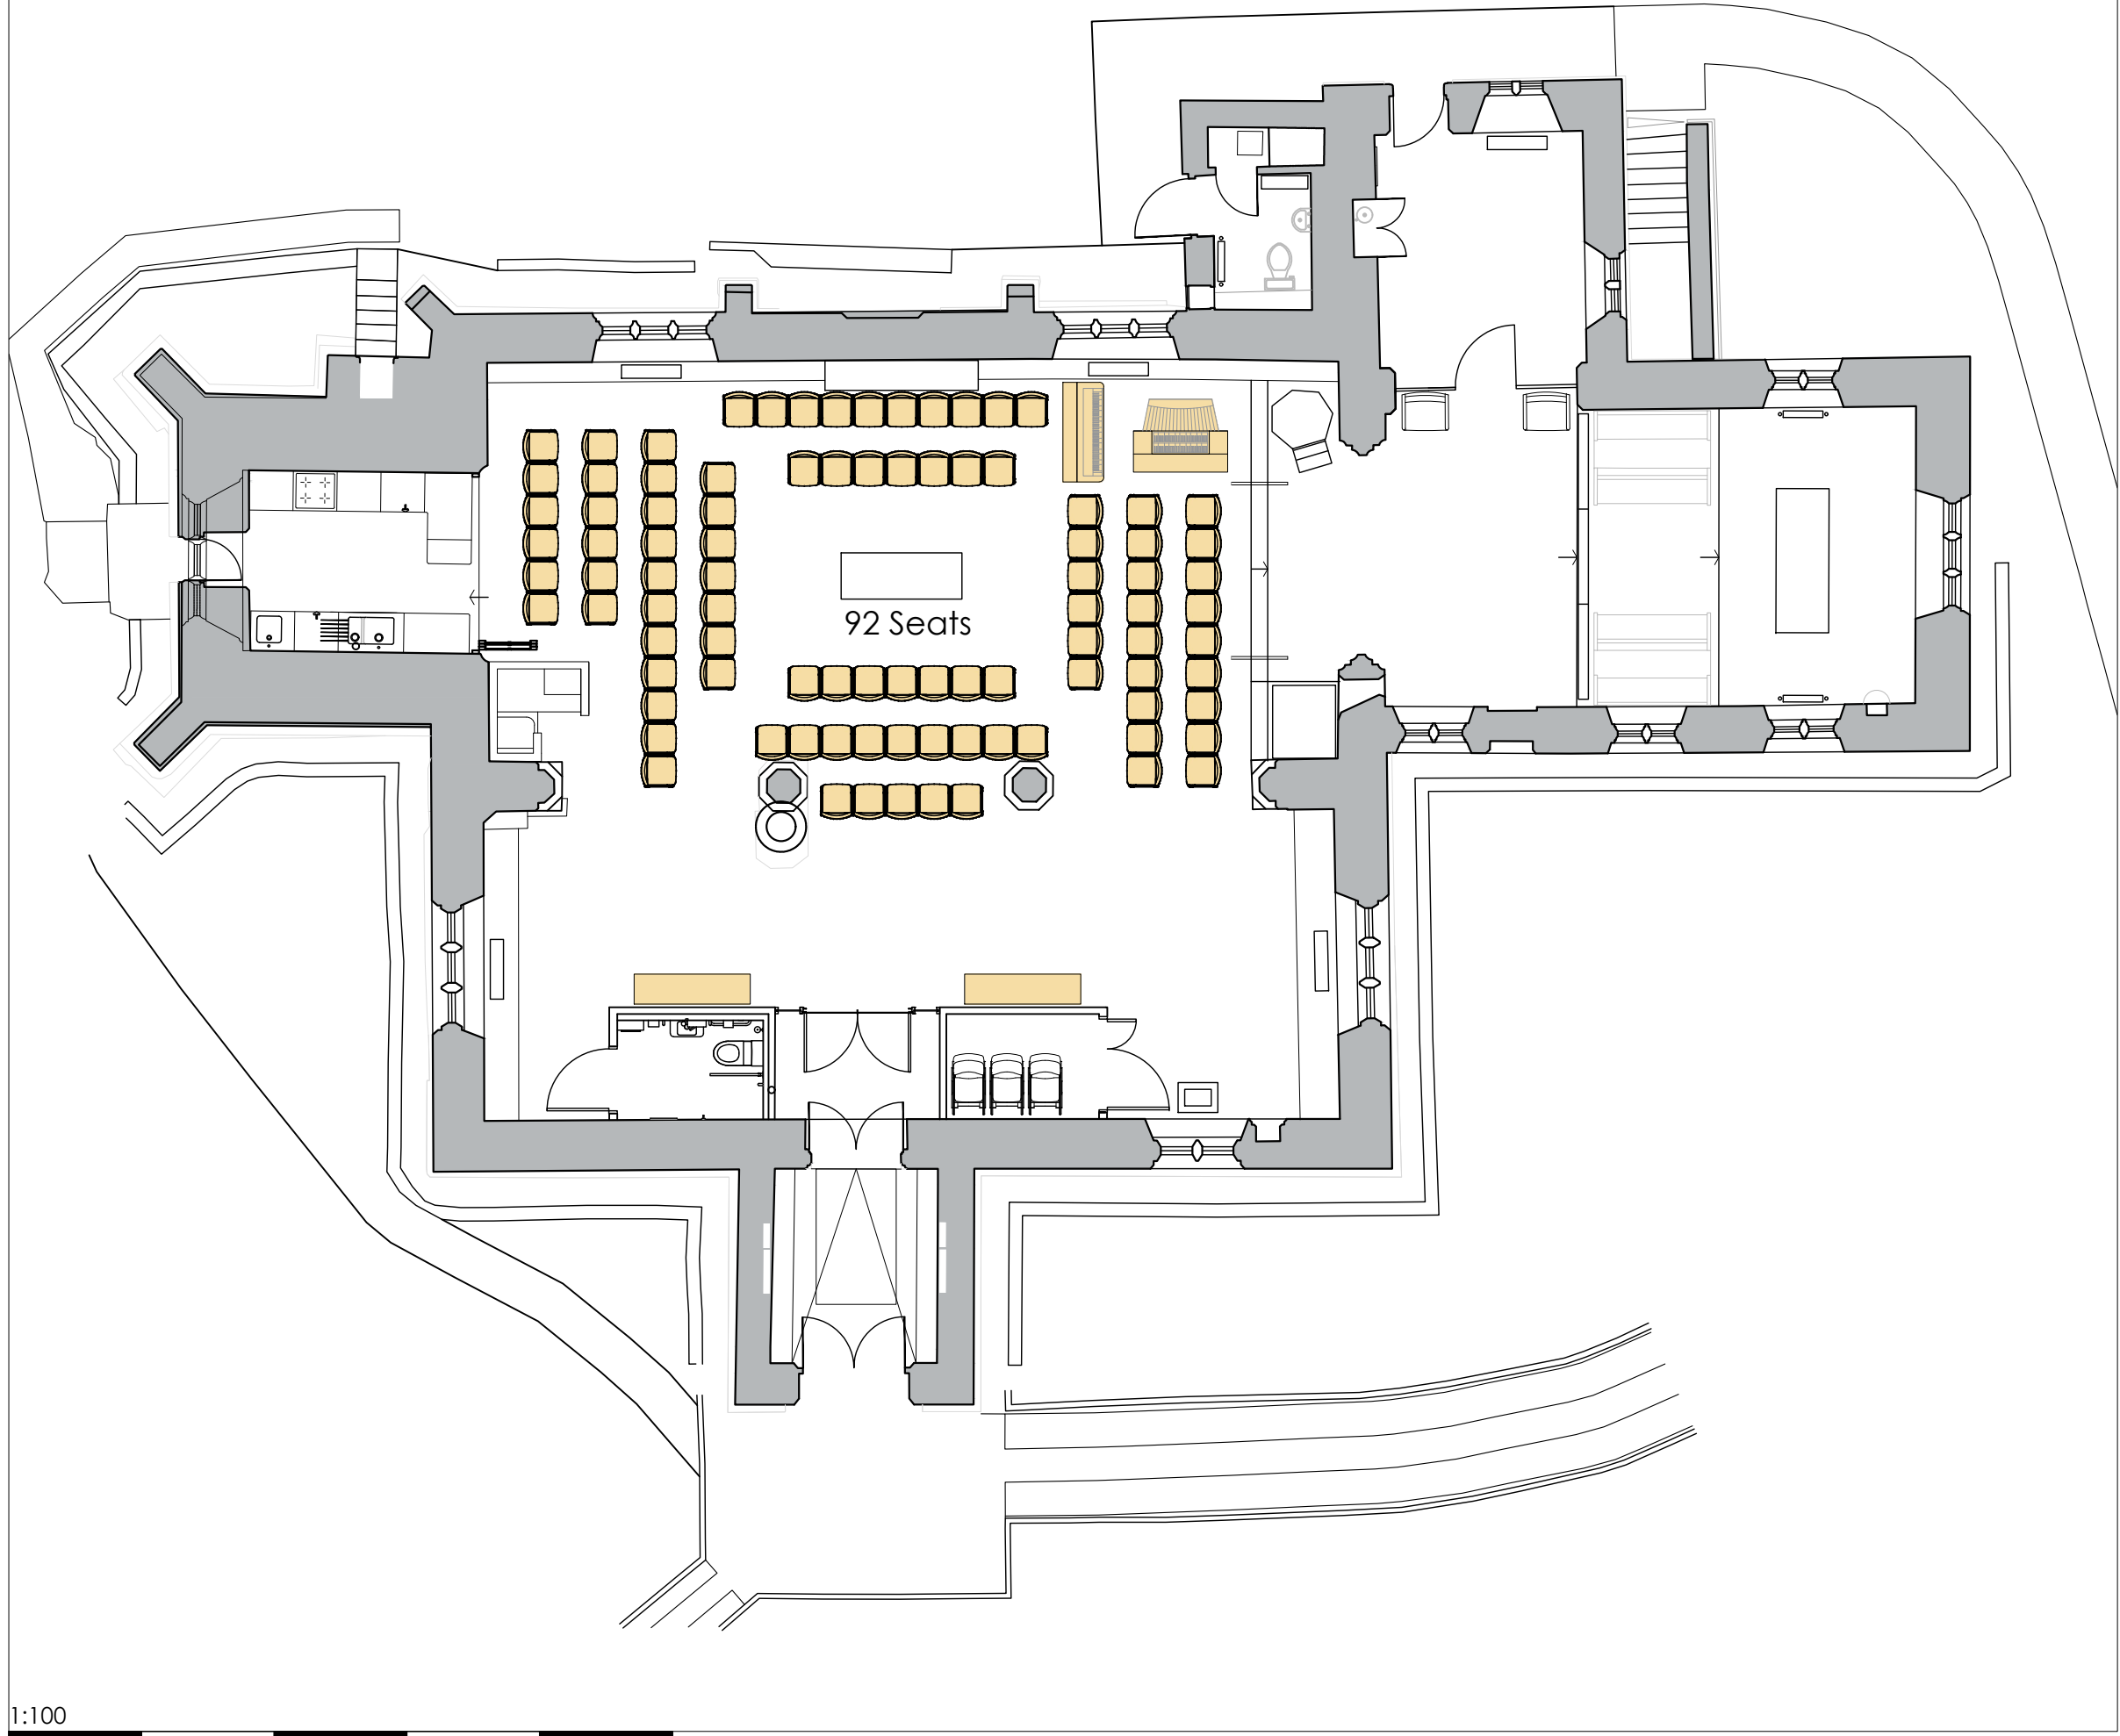

© This Drawing is the copyright of benjamin + beauchamp architects ltd.
 All dimensions to be checked on site by contractor and not scaled from this drawing.
 benjamin + beauchamp architects ltd accept no liability for any expense, loss or damage of whatsoever nature and however arising from any variation made to this drawing; or in the execution of the work to which it relates, which has not been referred to them and their approval obtained.
 P:\Lydiard Millicent - All Saints - 0771\Drawings, Photos & Graphics\B2 Drawings\Drawing Board\0771.P.006 Proposed Seating option C.dwg

Revision	Date	Initials	Notes
Project			

LYDIARD MILLICENT
All Saints

Proposed Seating
Option C

FACULTY

benjamin + beauchamp
architecture design conservation
 the borough studios, the borough,
 wedmore, somerset BS28 4EB
 T 01934 713313 F 01934 713314

Drawn By	Date	Scale
rt	10/08/22	1:100

Drawing No. **0771.P.006** -

1:100
 metres 2 4 6 8 10