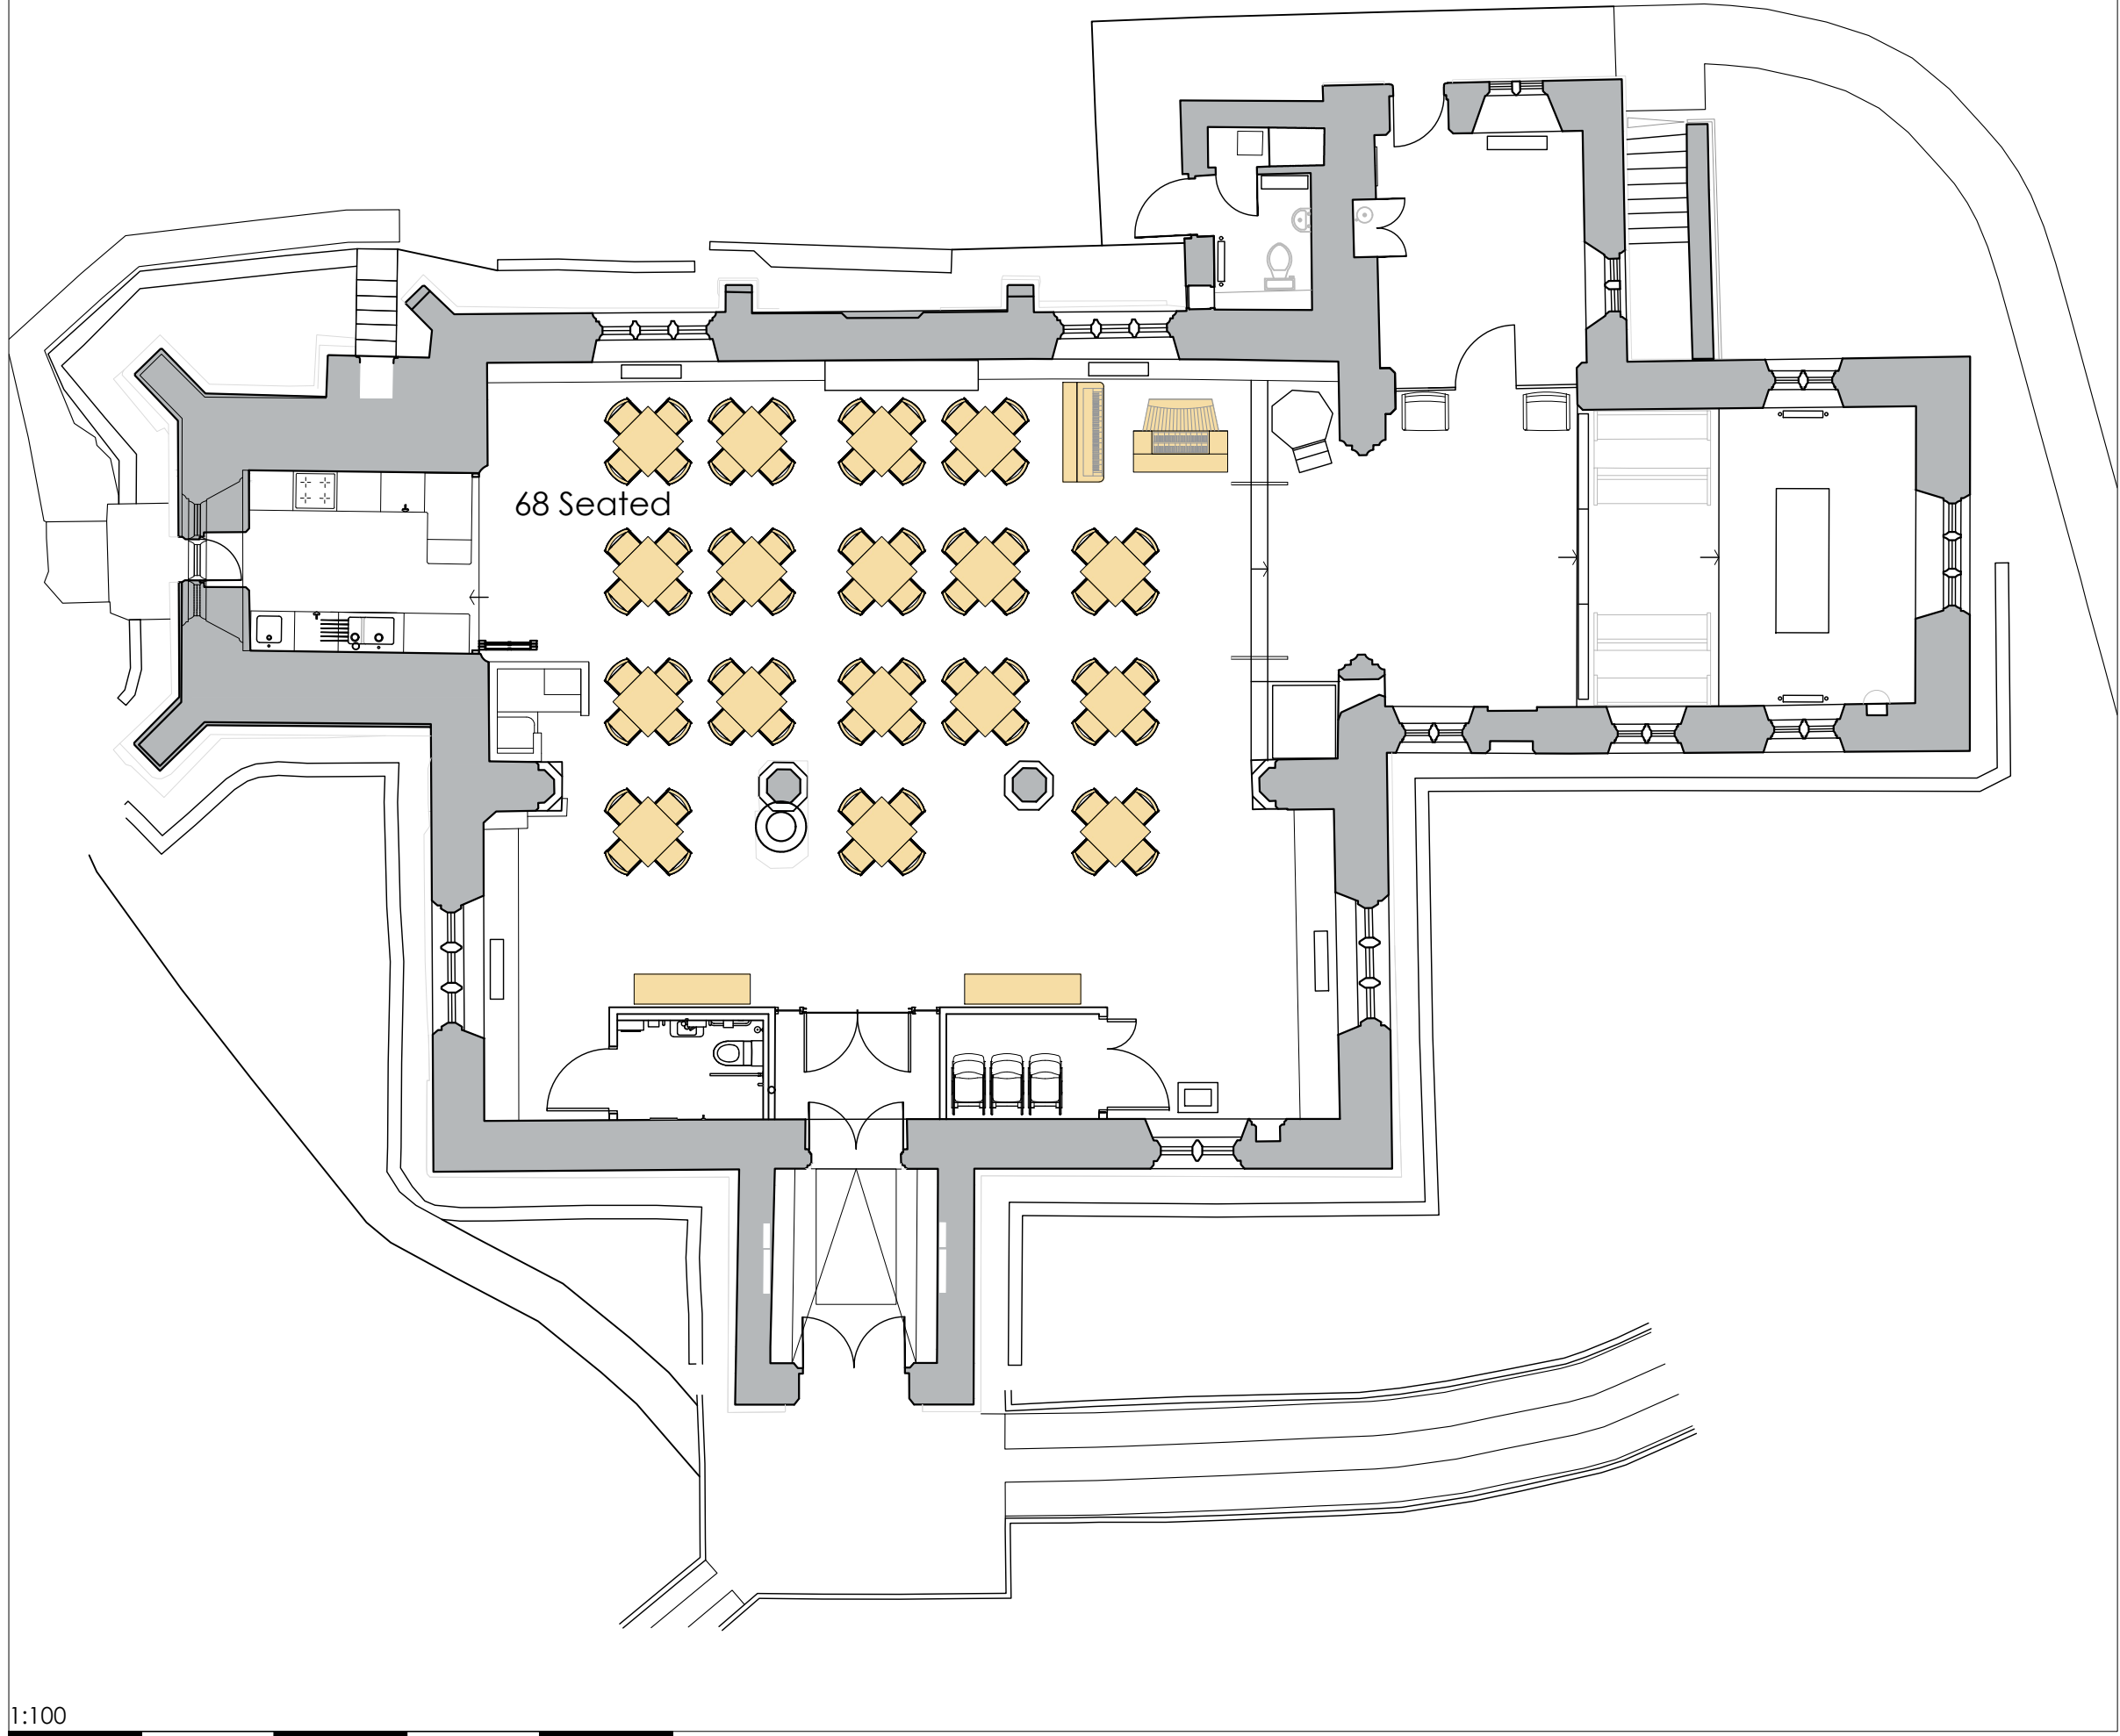

© This Drawing is the copyright of benjamin + beauchamp architects ltd.
 All dimensions to be checked on site by contractor and not scaled from this drawing.
 benjamin + beauchamp architects ltd accept no liability for any expense, loss or damage of whatsoever nature and however arising from any variation made to this drawing, or in the execution of the work to which it relates, which has not been referred to them and their approval obtained.
 P:\Lydiard Millicent - All Saints - 0771\Drawings, Photos & Graphics\B2 Drawings\Drawing Board\0771.P.007 Proposed Seating option D.dwg

68 Seated

1:100
 metres 2 4 6 8 10

Revision	Date	Initials	Notes
Project			

LYDIARD MILLICENT
 All Saints

Proposed Seating
 Option D

FACULTY

0² benjamin + beauchamp
 architecture design conservation
 the borough studios, the borough,
 wedmore, somerset BS28 4EB
 T 01934 713313 F 01934 713314

Drawn By	Date	Scale
rt	10/08/22	1:100

Drawing No. 0771.P.007 -